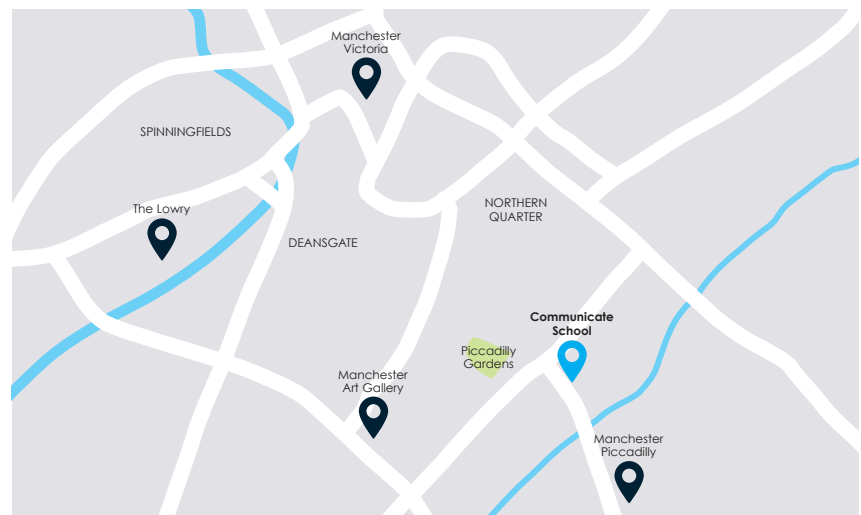

## TRAVEL TIMES\*

Manchester Airport	by train	15 mins
Homestay	by public transport	20-45 mins
Residence options	walking	10 mins
Liverpool	by train	45 mins
London	by train	2 hours 15 mins
Edinburgh	by train	3 hours 15 mins
Beach and Seaside	by train	1 hour

## AREA MAP